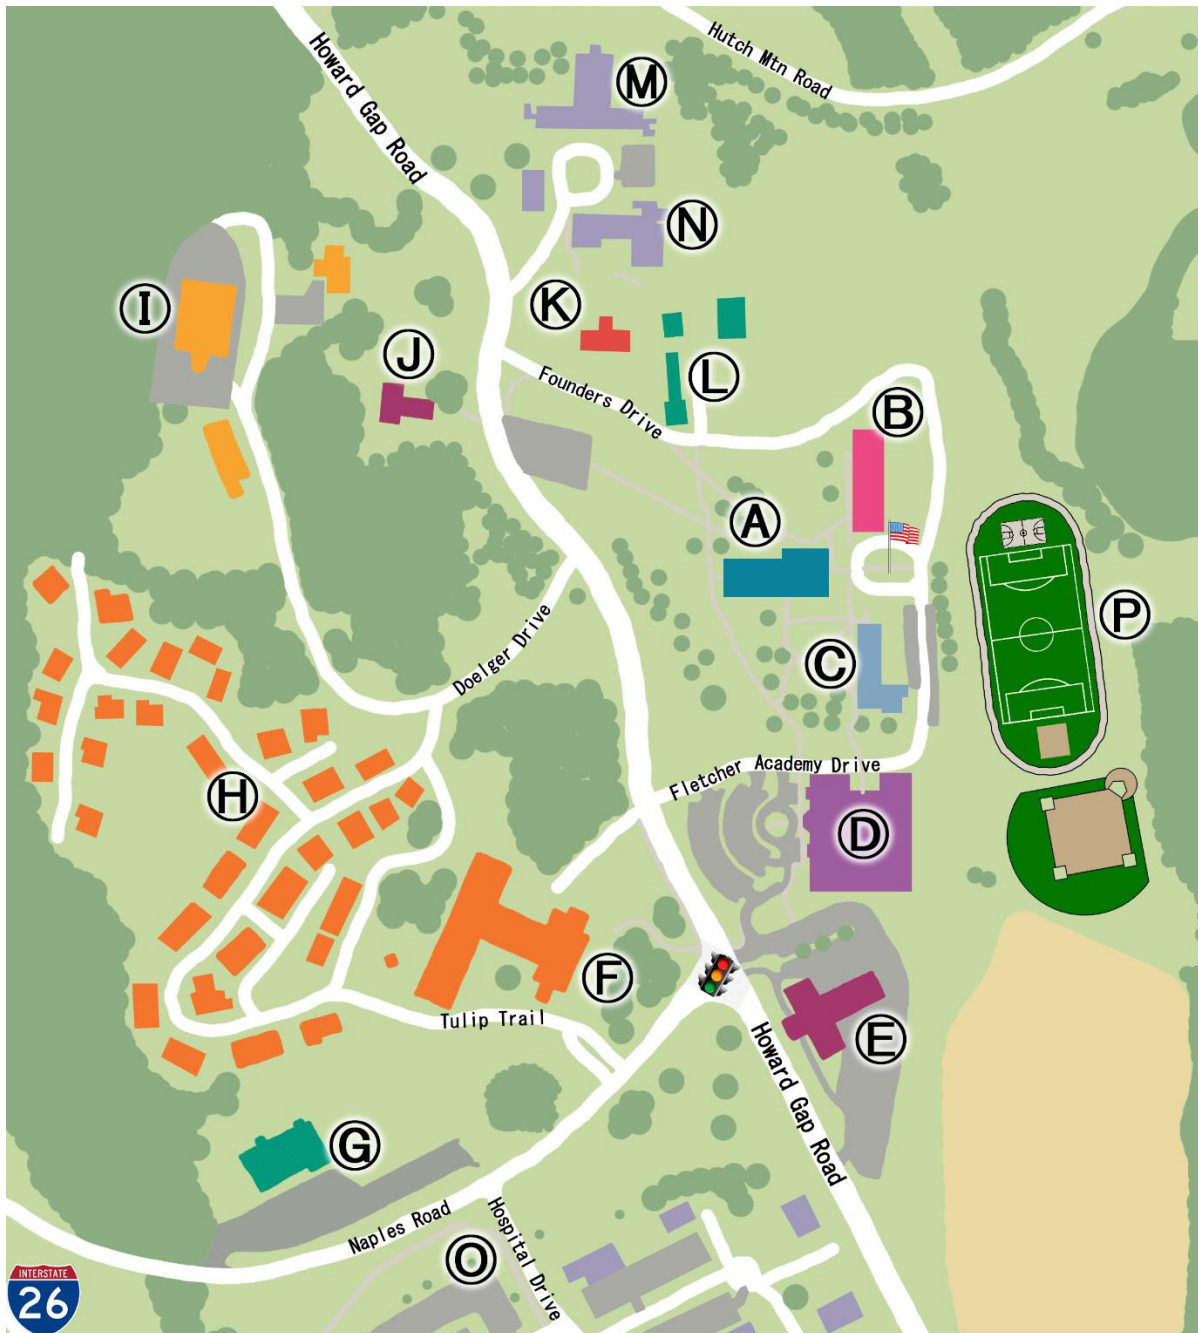

Fletcher Academy

Campus Map

- A. Ad Building
- B. Girls' Dorm
- C. Boys' Dorm
- D. Lelia Patterson Fitness & Aquatic Center (LPC)
- E. Fletcher Seventh-day Adventist Church
- F. Fletcher Park Inn (FPI)
- G. Naples Road Building
- H. Fletcher Park Inn Villas
- I. Captain Gilmer Christian School (CGCS)
- J. Chapel
- K. Cafeteria / Heritage Hall
- L. Plant Services / Grounds / Academy Press
- M. Beystone Building – AdventHealth
- N. Brownsberger Building – AdventHealth
- O. Hospital – AdventHealth
- P. Athletic Field

Fletcher Academy

185 Fletcher Academy Drive

PO Box 5440, Fletcher, NC 28732

(828) 209-6800

www.fletcheracademy.com