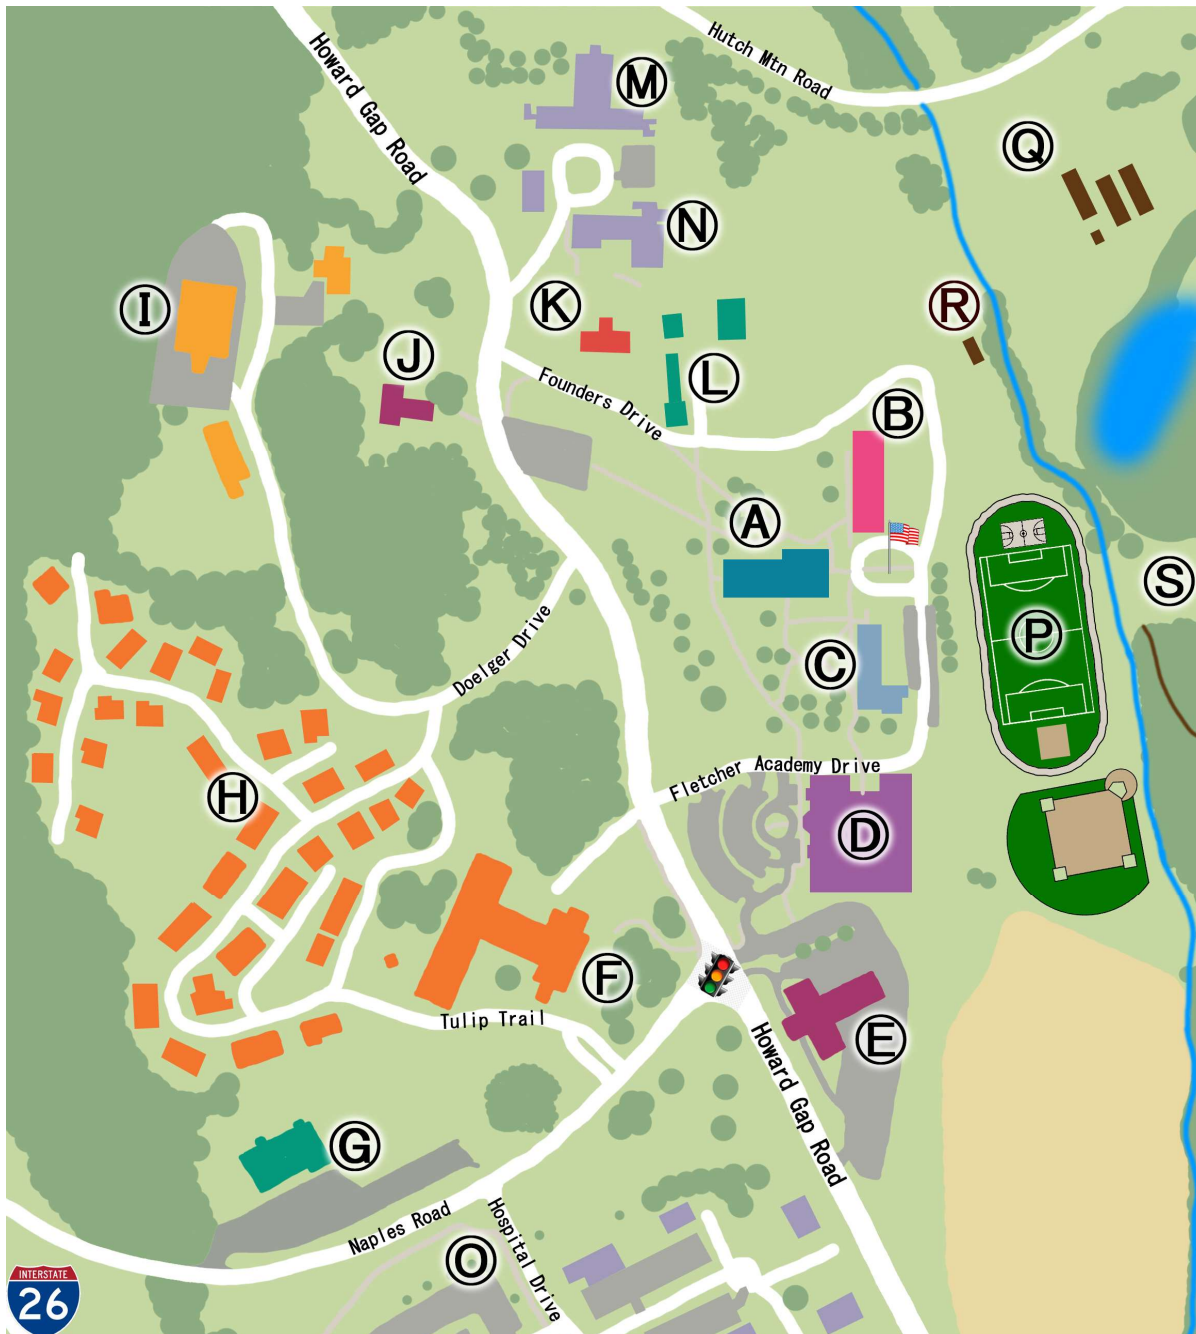

FLETCHER ACADEMY
Incorporated Ministries

Campus Map

- A. Admin. Building
- B. Girls' Dorm
- C. Boys' Dorm
- D. LPC Fitness & Aquatics
- E. Fletcher Seventh-day Adventist Church
- F. Fletcher Park Inn (FPI) Apartments & Office
- G. Naples Road Building – AdventHealth
- H. Fletcher Park Inn (FPI) Villas
- I. Captain Gilmer Christian School (CGCS)
- J. Chapel
- K. Cafeteria / Heritage Hall
- L. Plant Services / Grounds
- M. Beystone Building – AdventHealth
- N. Brownsberger Building – AdventHealth
- O. AdventHealth Hendersonville Hospital
- P. Athletic Field
- Q. Fletcher Academy Farm
- R. Dr. PJ Moore Jr. Family Pavilion
- S. Strawberry Hill / Prayer Loop Trail

185 Fletcher Academy Drive
Fletcher, NC 28732
(828) 209-6800

fletcheracademy.org